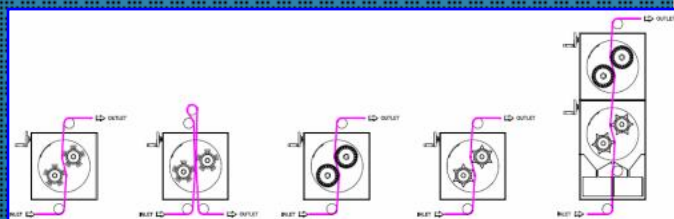

Two or more brushes are working at the same time on the front and on the back

of the fabric to assure the maximum efficiency.

The type of brushes depend from the kind of fabric processed.

The small dimension let it to be suitable for different applications.

The esternal suction is made up of an electric fan connected through flexible pipe to the filter units or to other existing system.

**SPAZZOLATRICE DI PULIZIA
SP-200**

**BRUSHING
CLEANING MACHINE
SP-200**

**SPAZZOLATRICE DI PULIZIA
SP-200-4**

**BRUSHING
CLEANING MACHINE
SP-200-4**

Diametro spazzola Brush diameter	200mm
Potenza motore spazzola Brush motor power	0,37 Kw — 1,1Kw
N° di spazzole N° of brushes	2 - 4
Peso Weight	360 — 920 Kg
Altezza di lavoro Working width	2000mm to 3600mm
Voltaggio Voltage	380 V - 50Hz
Velocità spazzole Brush Rpm	300 rpm