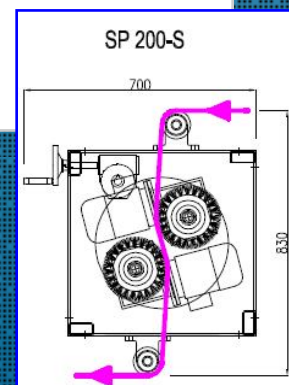

Two or more brushes are working at the same time on the front and on the back

of the fabric to assure the maximum efficiency.

The type of brushes depend from the kind of fabric processed.

The small dimension let it to be suitable for different applications.

**SPAZZOLATRICE DI PULIZIA
SP-200-4**

**BRUSHING
CLEANING MACHINE
SP-200-4**

Diametro spazzola Brush diameter	200mm
Potenza motore spazzola Brush motor power	0,37 Kw — 1,1Kw
N° di spazzole N° of brushes	2 - 4
Peso Weight	360 — 920 Kg
Altezza di lavoro Working width	2000mm to 3600mm
Voltaggio Voltage	380 V - 50Hz
Velocità spazzole Brush Rpm	300 rpm