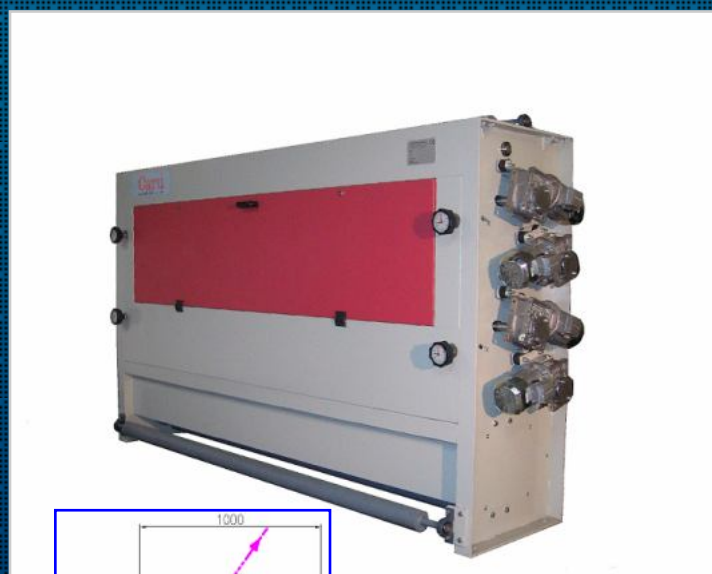

**SPAZZOLATRICE DI PULIZIA
SP-200-4**

**BRUSHING
CLEANING MACHINE
SP-200-4**

Diametro spazzola Brush diameter	200mm
Potenza motore spazzola Brush motor power	0,37 Kw — 1,1Kw
N° di spazzole N° of brushes	2 - 4
Peso Weight	360 — 920 Kg
Altezza di lavoro Working width	2000mm to 3600mm
Voltaggio Voltage	380 V - 50Hz
Velocità spazzole Brush Rpm	300 rpm

Member of :